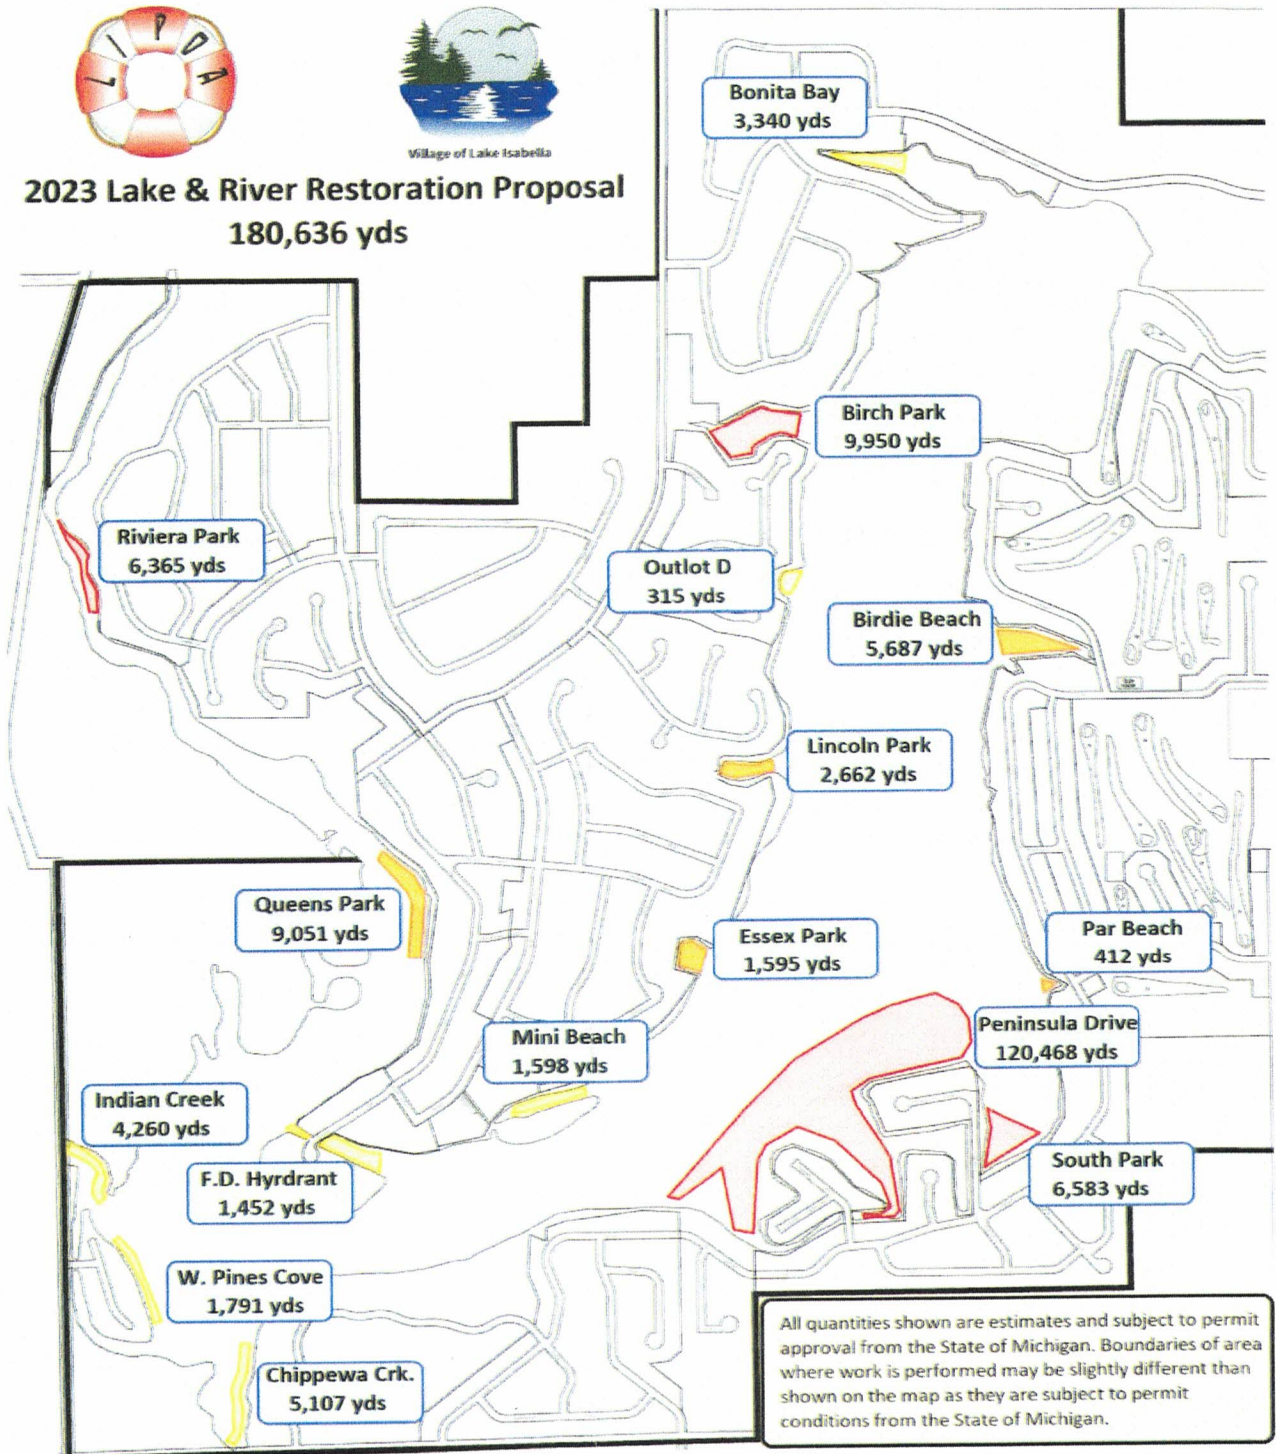

Village of Lake Isabella

2023 Lake & River Restoration Proposal 180,636 yds

All quantities shown are estimates and subject to permit approval from the State of Michigan. Boundaries of area where work is performed may be slightly different than shown on the map as they are subject to permit conditions from the State of Michigan.